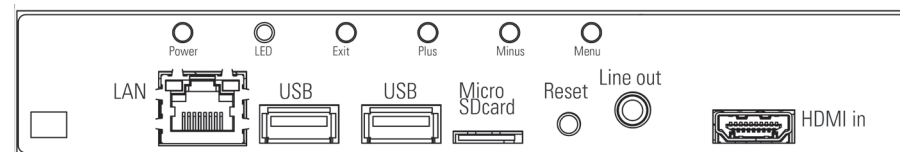

VideoPoster - Network Multimediaplayer

Order number		DS-91-492
Interfaces		1 x LAN, 2 x USB, 1 x HDMI, 1 x Line out, 1 x MicroSD card slot
Power consumption (typ.)	[Watt]	97
Weight	[kg]	34.5
Dimensions (W x H x D)	[mm]	1270 x 741 x 110
Package contents		USB Stick 8 GB