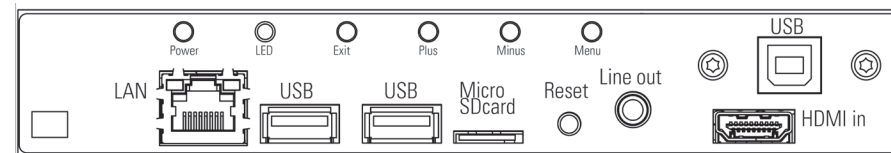

FORTEC
ELEKTRONIK AG

POS-Line 54.6

One look - many functions and options

OUR GLOBAL
COMPETENCE
CENTERS

Panel and Housing

POS-Line 54.6

	Measure	Description
Panel Diagonal	[mm] / [Inch]	1386.8/ 54.6
Type		Open -frame monitor (various bezels, true-flat glass and touch solutions are available under options)
Resolution	[Pixel]	1920 x 1080 FHD
Luminance (center)	[cd/m²]	700
Viewing angle	[°]	178 h / 178 v
Backlight		LED
Active area (H/V)	[mm]	1209.60 x 680.40
Number of colors	[M]	1073.7 (PME, PIII, VP)/ 16.7 (IQ Celeron, IQ Core-i)
Contrast ratio		4000:1
Response time (on/off)	[ms]	6.5
Pixel class		ISO 9241-307 (pixel error class II)
Life time back light until reaching half brightness	[h]	50.000
Continuous operating time	[h] / [d]	24/ 7
Mounting	[mm]	VESA MIS-F 400 x 400 (M6)
Storage temperature	[°C] / [°F]	-20 ~ 60 / -4 ~ 140
Operating temperature	[°C] / [°F]	0 ~ 40/ 32 ~ 104
Storage humidity	[%]	10 ~ 90 (non condensing)
Operating humidity	[%]	10 ~ 90 (non condensing)
Panel orientation		Landscape and Portrait
Location of connectors		Landscape: bottom/ Portrait: left (front view)
Location of OSD buttons		Landscape: bottom/ Portrait: left (front view)
Housing		Powdered steel sheet DC01, black RAL 9005
IP grade		IP 65 on the front if option TrueFlat glass or TrueFlat touch
Power supply	[V]	AC 110 - 240
Conformity		CE, FCC Class A, EU-RoHS
Packaging		Single packaging for one way pallet (max. 3 packages p.p.)
Package Contents		Safety instructions, power cable

WebPoster M3 - Website Player

POS-Line 54.6

WebPoster M3 is an industrial FHD network player to show websites. It is a special designed Distec O/S for Artista IOT monitors.

Firmware is compatible with touchscreen applications.

Order number		DS-92-223
Interfaces		1 x LAN, 2 x USB, 1 x HDMI, 1 x Line out, 1 x MicroSD card slot
Power consumption (typ.)	[Watt]	97
Weight	[kg]	34.5
Dimensions (W x H x D)	[mm]	1270 x 741 x 110

IOT - Raspberry® IoT Controller