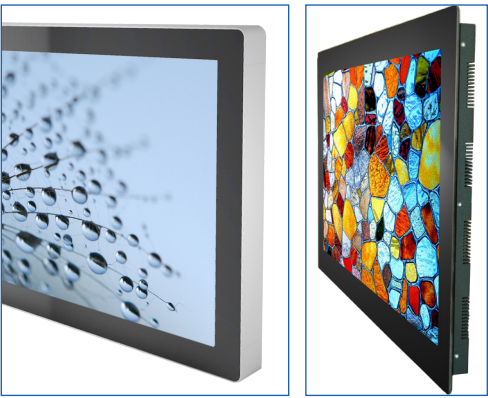

Touch*

TrueFlat PCAP touch is a TrueFlat glass with a laminated PCAP touch at the backside.