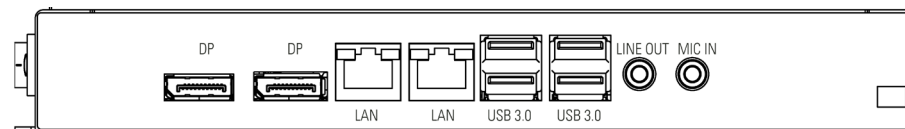

Order number		DS-91-984
Order numbers		DS-60-859
Interfaces		1 x LAN, 2 x USB 2.0, 1 x HDMI, 1 x Line out, 1 x MicroSD card slot, 1 x USB-B (only for content updates)
Power consumption (typ.)	[Watt]	97
Weight	[kg]	34.5
Dimensions (W x H x D)	[mm]	1270 x 741 x 110

IQ Celeron - PC Intel® Celeron®

POS-Line 54.6

Order number		DS-92-186
Interfaces		2 x Gigabit LAN, 4 x USB 3.0, 2 x USB 2.0, 1 x HDMI, 1 x RS232/422/485
PC		Intel® Celeron® J3455 (1,5GHz/2,3GHz), RAM: 4 GB DDR3L, Storage: min. 120 GB mSATA
Fan		no
Power consumption (typ.)	[Watt]	ca.99
Weight	[kg]	ca. 35.5
Dimensions (W x H x D)	[mm]	1270 x 741 x 110

IQ Core-i5 - PC Intel® Core™-i5

Order number		DS-92-025
Features		Resolution 4K external via DisplayPort supported
Interfaces		2 x DP, 2x LAN, 4x USB 3.0, 1 x Audio, 1 x MIC in
PC		Intel® Core™-i5-7300 U (2.6 GHz), Intel® HD Graphics GT series, RAM: 8GB DDR 4 Storage: 120 GB M.2Sata
Fan		no
Power consumption (typ.)	[Watt]	130
Weight	[kg]	37.0
Dimensions (W x H x D)	[mm]	1270 x 741 x 110