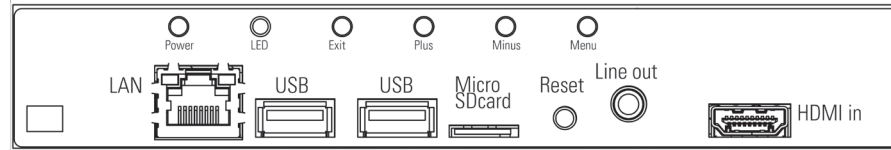

WebPoster M3 - Website Player

POS-Line 54.6

WebPoster M3 is an industrial FHD network player to show websites. It is a special designed Distec O/S for Artista IOT monitors.

Firmware is compatible with touchscreen applications.

Order number		DS-92-223
Interfaces		1 x LAN, 2 x USB, 1 x HDMI, 1 x Line out, 1 x MicroSD card slot
Power consumption (typ.)	[Watt]	97
Weight	[kg]	34.5
Dimensions (W x H x D)	[mm]	1270 x 741 x 110