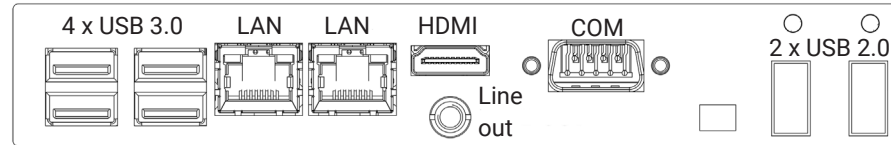

IQ Celeron - PC Intel® Celeron®

POS-Line 54.6

Order number		DS-92-186
Interfaces		2 x Gigabit LAN, 4 x USB 3.0, 2 x USB 2.0, 1 x HDMI, 1 x RS232/422/485
PC		Intel® Celeron® J3455 (1,5GHz/2,3GHz), RAM: 4 GB DDR3L, Storage: min. 120 GB mSATA
Fan		no
Power consumption (typ.)	[Watt]	ca.99
Weight	[kg]	ca. 35.5
Dimensions (W x H x D)	[mm]	1270 x 741 x 110