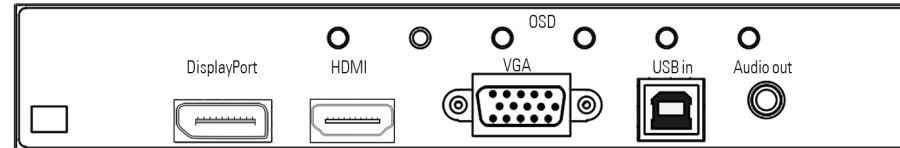

Video PME - VGA, HDMI, Display Port

POS-Line 54.6

Order number		DS-91-486
Interfaces		1 x VGA, 1 x HDMI, 1 x DisplayPort, 1 x Audio Line-Out, 1 x USB-Remote, 1 x OSD 4 button
Power consumption (typ.)	[Watt]	97
Weight	[kg]	34.5
Dimensions (W x H x D)	[mm]	1270 x 741 x 110
Package contents		SVGA cable