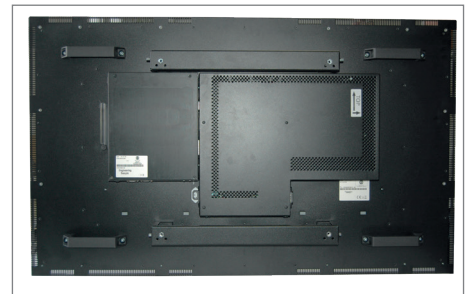

## External PC

Order number	DS-92-033
Name	PC Box extern IQ Core-i5 DFI KU173
Description	PC Module for external mounting
Interfaces	2 x DP, 2x Ethernet RJ45, 4x USB 3.0, 1 x Audio, 1 x MIC in
PC	CPU: Intel® Core™-i5- 7300 U(2.6 GHz), Intel® HD Graphics GT series, RAM: 8GB DDR 4 Storage: 120 GB M.2Sata
Available for controller	Video PME, PIIIA
Fan	No
Weight [kg/ lb]	2.6/ 5.73
Dimensions [mm/ inch]	240 x 257 x 48.5/ 9.45 x 10.24 x 1.97
Power supply	<b>DS-91-945</b> for operate the PC box as stand alone device without display for maintenance, 12V/ 60 W

## Accessories

Optional removable PC box with Intel Core-i5 CPU. The PC box can be removed without taking the display down from the wall.

Order number	DS-91-930
Name	PC-Box IQ Atom
Description	PC Module for external mounting
Interfaces	2 x LAN, 1 x USB 3.0, 3 x USB 2.0, 1 x HDMI, 1 x VGA, 1 x RS232
PC	CPU: Intel® Atom E3845 (1.9 GHz), Graphic: Intel® Valleyview SoC integrated Graphics RAM: 8 GB DDR3L, Storage: min. 120 GB mSATA
Available for controller	Video PME
Fan	No
Weight [kg/ lb]	1.7/ 3.75
Dimensions [mm/ inch]	240 x 260 x 50/ 9.45 x 10.24 x 1.97
Power supply	<b>DS-91-945</b> for operate the PC box as stand alone device without display for maintenance, 12V/ 60 W