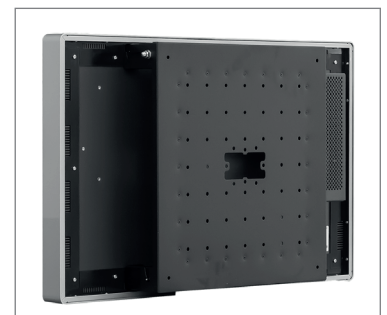

## POS-Line TrueFlat design with glass or touch

with wall mount

with wall mount