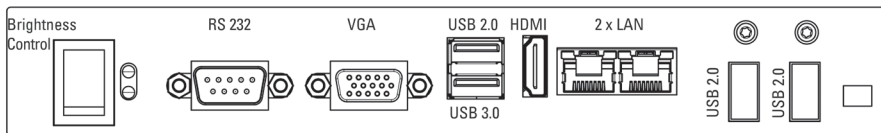

PC Intel® Atom

POS-Line 46.0" IQ Atom

Order number		DS-91-933
Interfaces		2 x LAN, 1 x USB 3.0, 3 x USB 2.0, 1 x HDMI, 1 x VGA, 1 x RS232
PC		CPU: Intel® Atom E3845 (1.9 GHz), Graphic: Intel® Valleyview SoC integrated Graphics RAM: 4 GB DDR3L, Storage: min. 120 GB mSATA
Fan		No
Power consumption	[Watt]	72
Weight	[kg/ lb]	27.3/ 60.18
Dimensions (W x H x D)	[mm/ inch]	1078 x 633 x 110 42.44 x 24.92 x 4.33