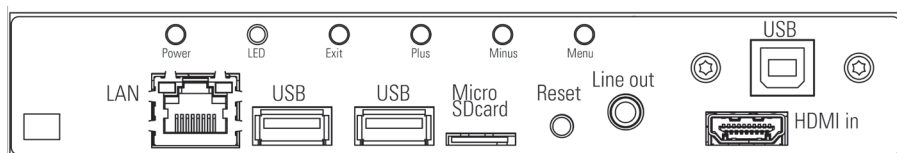

Raspberry® IoT controller

POS-Line 46.0" IoT

Order number		DS-91-983
Order number OS		DS-60-859
Interfaces		1 x LAN, 2 x USB, 1 x HDMI, 1 x Line out, 1 x MicroSD card slot
Power consumption (typ.)	[Watt]	61
Weight	[kg/ lb]	24.5/ 54.01
Dimensions (W x H x D)	[mm/ inch]	1078 x 633 x 110 42.44 x 24.92 x 4.33