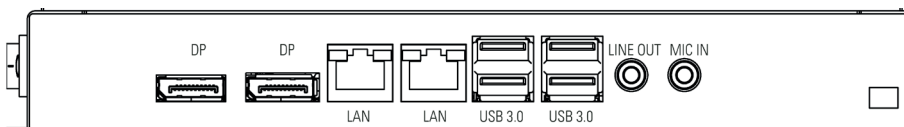

PC Intel® Core™-i5

POS-Line 46.0" IQ Core-i

Order number		DS-92-024
Features		Resolution 4K external via DisplayPort supported
Interfaces		2 x DP, 2x Ethernet RJ45, 4x USB 3.0, 1 x Audio, 1 x MIC in
PC		CPU: Intel® Core™-i5-7300 U (2.6 GHz), Intel® HD Graphics GT series, RAM: 8GB DDR 4 Storage: 120 GB M.2Sata
Fan		No
Power consumption	[Watt]	110
Weight	[kg/ lb]	29.0/ 63.93
Dimensions (W x H x D)	[mm/ inch]	1078 x 633 x 110 42.44 x 24.92 x 4.33