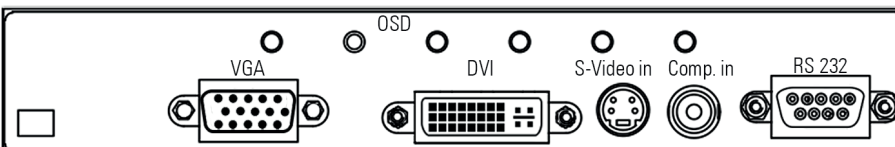

VGA, DVI, S-Video, CVBS

POS-Line 46.0" Video PIIIA

Order number		DS-91-487
Interfaces		1 x VGA, 1 x DVI (HDMI via DVI), 1 x S-Video; 1 x Composite Video; 1 x RS232; 1 x OSD 4 button
Power consumption (typ.)	[Watt]	67
Weight	[kg/ lb]	24.5/ 54.01
Dimensions (W x H x D)	[mm/ inch]	1078 x 633 x 110 42.44 x 24.92 x 4.33