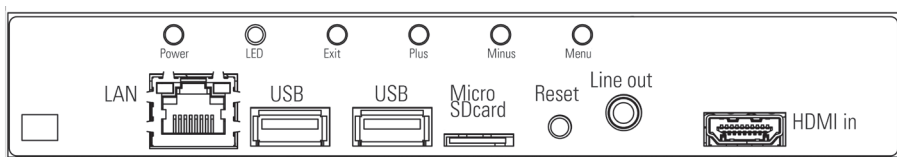

Network Mediaplayer

POS-Line 46.0" VideoPoster

Order number		DS-91-491
Interfaces		1 x LAN, 2 x USB, 1 x HDMI, 1 x Line out, 1 x MicroSD card slot
Power consumption (typ.)	[Watt]	61
Weight	[kg/ lb]	24.5/ 54.01
Dimensions (W x H x D)	[mm/ inch]	1078 x 633 x 110 42.44 x 24.92 x 4.33