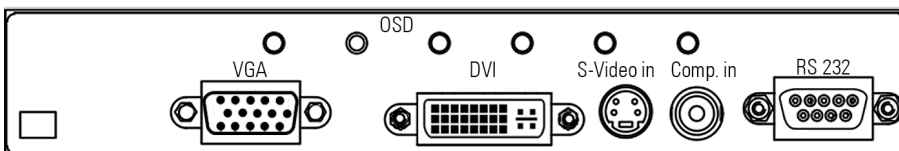

VGA, DVI, S-Video, CVBS

POS-Line 42.0" Video PIIIA

Order number		DS-91-479
Interfaces		1 x VGA, 1 x DVI (HDMI via DVI), 1 x S-Video; 1 x Composite Video; 1 x RS232; 1 x OSD 4 button
Power consumption (typ.)	[Watt]	97
Weight	[kg/ lb]	20.0/ 44.09
Dimensions (W x H x D)	[mm/ inch]	991 x 583 x 109 39.01 x 22.95 x 4.29