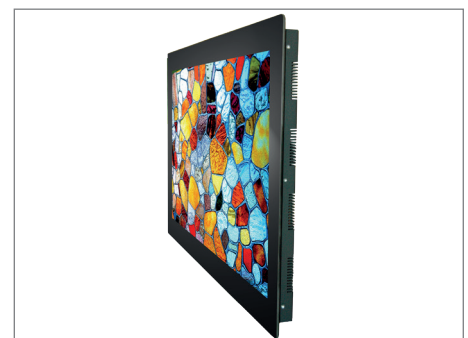

TrueFlat PCAP touch is a TrueFlat glass with a laminated PCAP touch at the backside.

Electronic

Order number	DS-91-622
Name	Soundbar external
Description	Active speaker kit on the bottom
Details	2 x 1.25 Watt, 5V, USB digital audio input, power via USB
Can be combined with	with all front options except TrueFlat bezel
Available for controller	IQ Atom, IQ Core-i, VideoPoster

Accessories

Product	Order no.	Product description
Remote control	DS-91-621	OSD remote controll for all displays of the Video PME and Video PIII Series
Ambient Light Sensor	DS-91-963	ALS for all displays of the Video PME, Video PIII and Video-Poster, can be combined with front bezel and safety glass
SSD Extension Atom	DS-91-997	Extension for SSD MSATA up to 240 GB for IQ Atom
RAM Extension Atom	DS-91-975	Extension for RMA up to 8 GB for IQ Atom
SSD Extension Core-i	DS-92-027	Extension for SSD M.2 up to 240 GB for IQ Core-i5
RAM Extension Core-i	DS-92-028	Extension for RMA up to 16 GB for IQ Core-i5