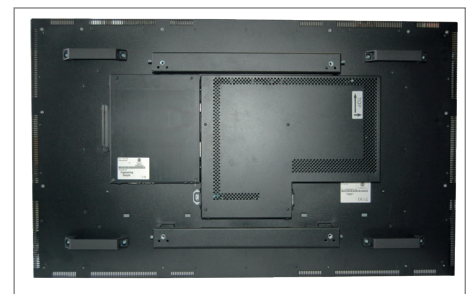

## External PC

Order number	DS-92-033
Name	PC Box extern IQ Core-i5 DFI KU173
Description	PC Module for external mounting
Interfaces	2 x DP, 2x Ethernet RJ45, 4x USB 3.0, 1 x Audio, 1 x MIC in
PC	CPU: Intel® Core™-i5- 7300 U(2.6 GHz), Intel® HD Graphics GT series, RAM: 8GB DDR 4 Storage: 120 GB M.2Sata
Available for controller	Video PME, PIIIA
Fan	No
Weight [kg/ lb]	2.6/ 5.73
Dimensions [mm/ inch]	240 x 257 x 48.5/ 9.45 x 10.24 x 1.97
Power supply	<b>DS-91-945</b> for operate the PC box as stand alone device without display for maintenance, 12V/ 60 W

## Accessories

Optional removable PC box with Intel Core-i5 CPU. The PC box can be removed without taking the display down from the wall.

Order number	DS-91-930
Name	PC-Box IQ Atom
Description	PC Module for external mounting
Interfaces	2 x LAN, 1 x USB 3.0, 3 x USB 2.0, 1 x HDMI, 1 x VGA, 1 x RS232
PC	CPU: Intel® Atom E3845 (1.9 GHz), Graphic: Intel® Valleyview SoC integrated Graphics RAM: 8 GB DDR3L, Storage: min. 120 GB mSATA
Available for controller	Video PME, PIIIA
Fan	No
Weight [kg/ lb]	1.7/ 3.75
Dimensions [mm/ inch]	240 x 260 x 50/ 9.45 x 10.24 x 1.97
Power supply	<b>DS-91-945</b> for operate the PC box as stand alone device without display for maintenance, 12V/ 60 W