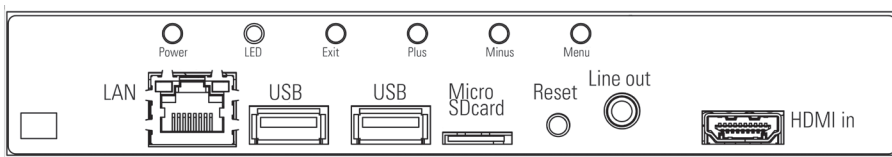

Network Mediaplayer

POS-Line 42.0" VideoPoster

Order number		DS-91-481
Interfaces		1 x LAN, 2 x USB, 1 x HDMI, 1 x Line out, 1 x MicroSD card slot
Power consumption (typ.)	[Watt]	86
Weight	[kg/ lb]	20.0/ 44.09
Dimensions (W x H x D)	[mm/ inch]	991 x 583 x 109 39.01 x 22.95 x 4.29