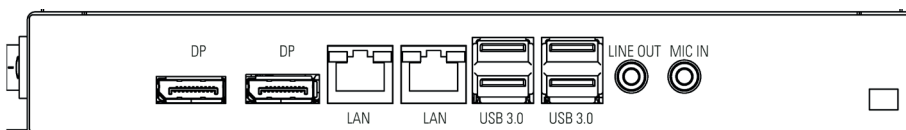

PC Intel® Core™-i5

POS-Line 42.0" IQ Core-i

Order number		DS-92-023
Features		Resolution 4K external via DisplayPort supported
Interfaces		2 x DP, 2x Ethernet RJ45, 4x USB 3.0, 1 x Audio, 1 x MIC in
PC		CPU: Intel® Core™-i5-7300 U (2.6 GHz), Intel® HD Graphics GT series, RAM: 8GB DDR 4 Storage: 120 GB M.2Sata
Fan		No
Power consumption	[Watt]	120
Weight	[kg/ lb]	22.5/ 49.60
Dimensions (W x H x D)	[mm/ inch]	991 x 583 x 109 39.01 x 22.95 x 4.29