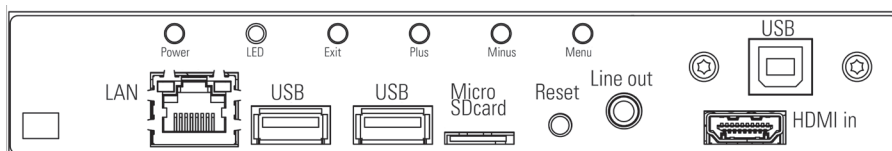

Raspberry® IoT controller

POS-Line 42.0" IoT

Order number		DS-91-982
Order number OS		DS-60-859
Interfaces		1 x LAN, 2 x USB, 1 x HDMI, 1 x Line out, 1 x MicroSD card slot
Power consumption (typ.)	[Watt]	86
Weight	[kg/ lb]	20.0/ 44.09
Dimensions (W x H x D)	[mm/ inch]	991 x 583 x 109 39.01 x 22.95 x 4.29