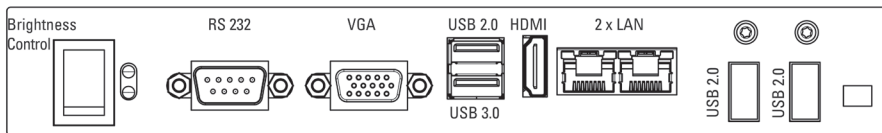

PC Intel® Atom

POS-Line 42.0" IQ Atom

Order number		DS-91-932
Interfaces		2 x LAN, 1 x USB 3.0, 3 x USB 2.0, 1 x HDMI, 1 x VGA, 1 x RS232
PC		CPU: Intel® Atom E3845 (1.9 GHz), Graphic: Intel® Valleyview SoC integrated Graphics RAM: 4 GB DDR3L, Storage: min. 120 GB mSATA
Fan		No
Power consumption	[Watt]	101
Weight	[kg/ lb]	22.3/ 49.16
Dimensions (W x H x D)	[mm/ inch]	991 x 583 x 109 39.01 x 22.95 x 4.29