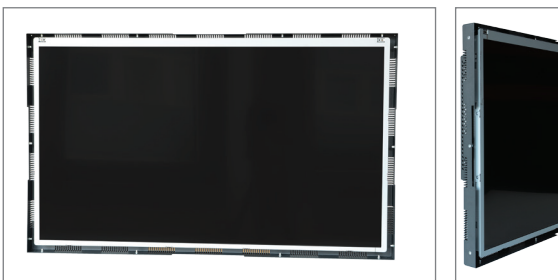

POS-Line open frame