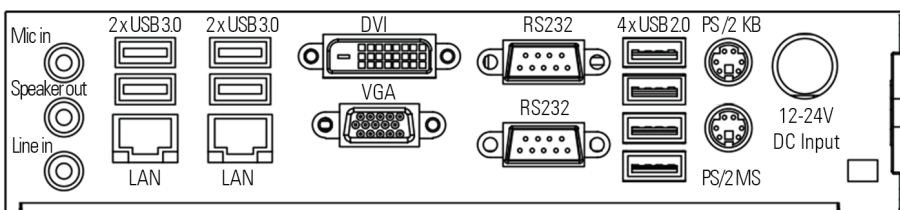

PC Intel Core-i

POS-Line 42.0" IQ Core-i

Order number		DS-91-523	DS-91-527
Core-i		i3	i5
Interfaces		VGA, DVI, 2x RS232, 2x Ethernet RJ45, 4x USB 2.0, 4x USB 3.0, 3x Audio Jack 3,5mm, 2x PS2 for Mouse and Keyboard	
PC		CPU: Intel® Core-i3-(4 x 2.4 GHz), Grafik Intel HD 4000, RAM: 4GB DDR 3 Storage: 120 GB SSD	CPU: Intel® Core-i5 (4 x 3.2 GHz), Grafik Intel HD 4000, RAM: 4GB DDR 3 Storage: 120 GB SSD
Fan		Fanless operation	
Power consumption	[Watt]	125	
Weight	[kg/ lb]	23.5/ 51.81	
Dimensions (W x H x D)	[mm/ inch]	991 x 583 x 109 39.01 x 22.95 x 4.29