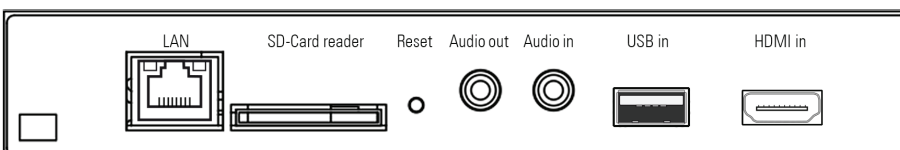

Network Mediaplayer

POS-Line 42.0" VideoPoster

Order number		DS-91-481
Interfaces		1 x LAN, 1 x USB, 1 x HDMI, 1 x Line out, 1 x Line in, 1 x SD card slot
Power consumption (typ.)	[Watt]	100
Weight	[kg/ lb]	20.0/ 44.09
Dimensions (W x H x D)	[mm/ inch]	991 x 583 x 109 39.01 x 22.95 x 4.29