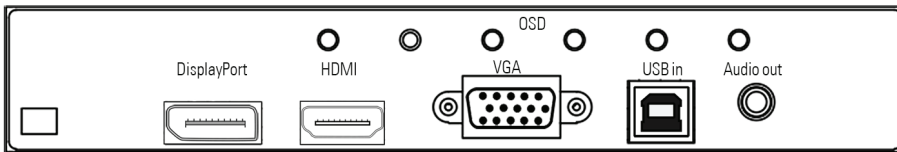

POS-Line 42.0"

Open frame monitor

VGA, HDMI, DisplayPort

POS-Line 42.0" Video PME

| | | |
|--------------------------|------------|--|
| Order number | | DS-91-478 |
| Interfaces | | 1 x VGA, 1 x HDMI, 1 x DisplayPort, 1 x Audio Line-Out, 1 x USB-Remote |
| Power consumption (typ.) | [Watt] | 100 |
| Weight | [kg/ lb] | 20.0/ 44.09 |
| Dimensions (W x H x D) | [mm/ inch] | 991 x 583 x 109 39.01 x 22.95 x 4.29 |