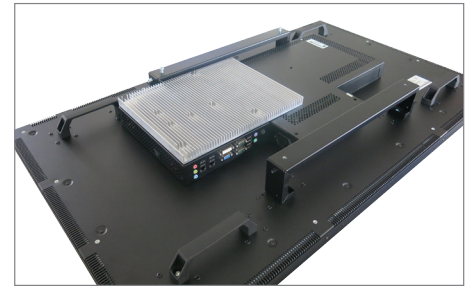

External PC

Order number	DS-91-426	DS-427
Name	PC-Box i3	PC-Box i5
Description	PC Module for external mounting	
Interfaces	VGA, DVI, 2x RS232, 2x Ethernet RJ45, 4x USB 2.0, 4x USB 3.0, 3x Audio Jack 3,5mm, 2x PS2 for Mouse and Keyboard	
PC	CPU: Intel® Core-i3-(4 x 2.4 GHz), Grafik Intel HD 3000, RAM: 4GB DDR 3, Storage: 120 GB SSD	CPU: Intel® Core-i5 (4 x 3.2 GHz), Grafik Intel HD 3000, RAM: 4GB DDR 3, Storage: 120 GB SSD
Available for controller	Video PME, Video PIII	
Fan	Fanless operation	
Weight [kg/ lb]	4.8/ 10.58	
Dimensions [mm/ inch]	344 x 260 x 72/ 13.54 x 10.24 x 2.83	

Accessories

Optional removable PC box with Intel Core-i3/5 CPU. The PC box can be removed without taking the display down from the wall.

Electronic

Order number	DS-91-622	DS-91-905
Name	Soundbar external	WLAN
Description	Active speaker kit on the bottom	WLAN modul with antenna
Details	2 x 1.25 Watt, 5V, USB digital audio input, power via USB	Intel Centrino Wireless N2230 IEEE WLAN Standard: 802.11b/g/n up to 300 Mbps/ 2.4 GHz; Safety: WPA (TKIP)/ WPA2 (AES-CCMP)
Can be combined with	with all front options except TrueFlat bezel	with all front options
Available for controller	IQ Ontario, IQ Core-i, Video-Poster	IQ Core-i

Product	Order no.	Product description
Power supply	DS-30-690	Desktop power supply. Necessary to operate a PC box from 31.5" without monitor, 24V/ 120 W
Remote control	DS-91-621	OSD remote controll for all displays of the Video PME and Video PIII Series from 31.5" to 54.6"