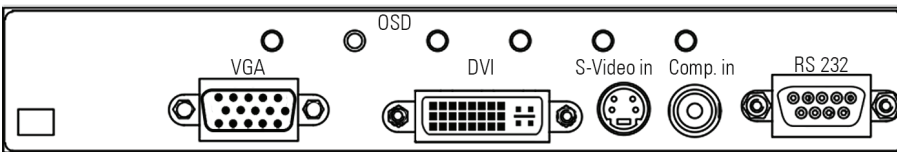

VGA, DVI, S-Video, CVBS

POS-Line 42.0" Video PIII A

Order number		DS-91-479
Interfaces		1 x VGA, 1 x DVI (HDMI via DVI), 1 x S-Video; 1 x Composite Video; 1 x RS232; 1 x OSD 4 button
Power consumption (typ.)	[Watt]	100
Weight	[kg/ lb]	20.0/ 44.09
Dimensions (W x H x D)	[mm/ inch]	991 x 583 x 109 39.01 x 22.95 x 4.29