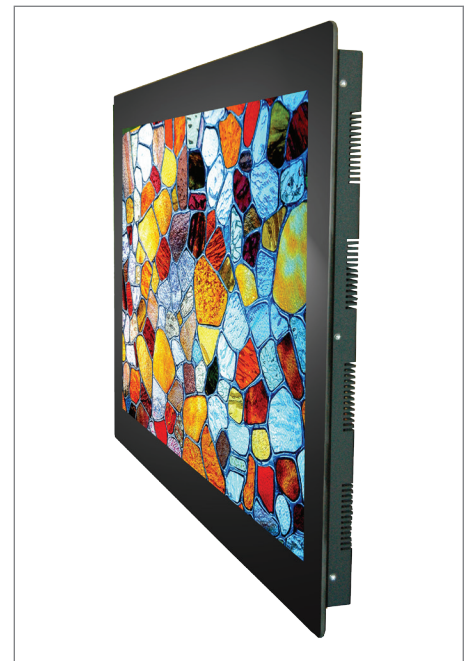

TrueFlat PCAP touch is a TrueFlat glass with a laminated PCAP touch at the backside.

*Cover glass and touches will reduce monitor brightness.