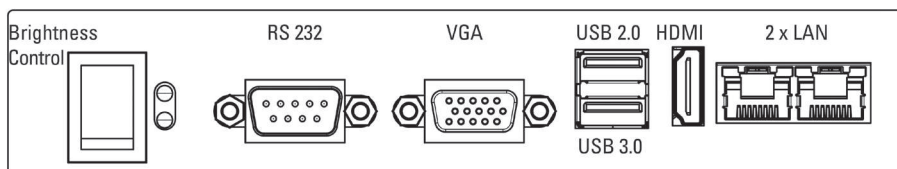

Order number		DS-91-965	DS-91-966	DS-91-967	DS-91-968
Size	[mm]/[inch]	800.1/ 31.5"	1066.8/ 42.0"	1168.4/ 46.0"	1386.8/ 54.6"
Type		Smoke gas and fire load optimized displays with certificate. Classified according to DIN EN13501-1 as B-s1,d0			
Resolution	[Pixel]	1920 x 1080 (FHD)			
Brightness	[cd/m²]	500	700		
Viewing angle	[°]	165 h/ 165 v			
Active Area	[mm]	698.40 x 392.85	930.24 x 523.26	1018.08 x 572.67	1209.60 x 680.40
Backlight		LED			
Colours	[M]	16.7			
Contrast		3000:1	4000:1		
Response time (on/off)	[ms]	8		6.5	
Pixel class		ISO 9241 - 307 (pixel error class II)			
Lifetime backlight	[h]	50.000			
PC		CPU: Intel® Atom E3845 (1.9 GHz), Graphic: Intel® Valleyview SoC integrated Graphics RAM: 4 GB DDR3L, Storage: min. 120 GB mSATA			
Interfaces		2 x LAN 100/1000, 1 x USB 3.0, 1 x USB 2.0, 1 x HDMI, 1 x VGA, 1 x RS232			
HDCP support		—			
Suitable operating time		24/ 7			
VESA	[mm]	MIS-F 400 x 400 (M6)			
Ambient temperature operation	[°C]/ [°F]	0 ~ 40/ 32 ~ 104			
Operation humidity	[%]	10 ~ 90 (non condensing)			
Ambient temperature storage	[°C]/ [°F]	-20 ~ 60/ -4 ~ 140			
Orientation		Portrait and landscape			
Location of connectors		Landscape: backside down/ Portrait: backside left			
Chassis		Sheet steel, powder coated, RAL 9005 (black), fine texture, matte finish, including connection cover			
Front bezel		Sheet steel, powder coated, RAL 9005 (black), fine texture, matte finish			
Glass		Fire protection glass, 7mm			
Power supply	[V]	AC 100 - 240V/ 50-60 Hz			
Power consumption (typ.)	[Watt]	55	101	85	120
Weight	[kg]/ [lb]	20.6/ 45.42	29.6/ 65.26	37.1/ 81.79	49.3/ 108.69
Dimensions (W x H x D)	[mm]/ inch]	762 x 456 x 117.5 30.00 x 17.95 x 4.63	994 x 587 x 117.5 39.13 x 23.11 x 4.63	1081 x 636 x 117.5 42.56 x 25.04 x 4.63	1273 x 744 x 117.5 50.12 x 29.29 x 4.63
Conformity		CE, EU-RoHS, B-S1, d0 according to EN13501-1