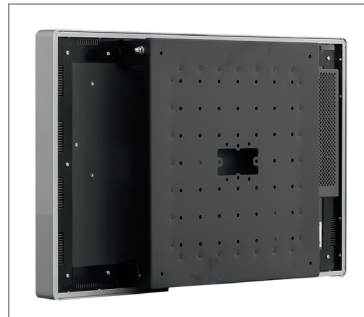

with wall mount

with wall mount