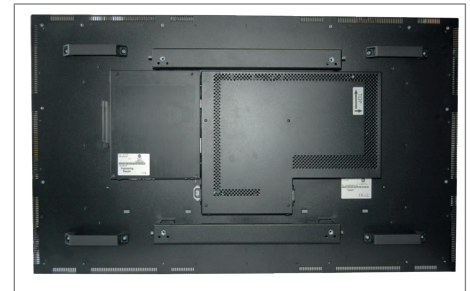

Optional removable PC box with Intel Atom CPU. The PC box can be removed without taking the display down from the wall.