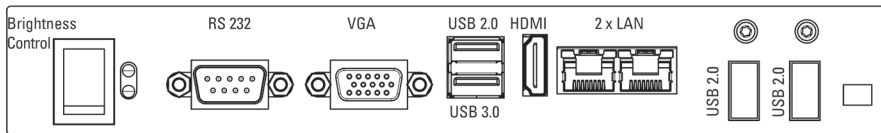

PC Intel® Atom

POS-Line 31.5" IQ Atom

Order number		DS-91-931
Interfaces		2 x LAN, 1 x USB 3.0, 3 x USB 2.0, 1 x HDMI, 1 x VGA, 1 x RS232
PC		CPU: Intel® Atom E3845 (1.9 GHz), Graphic: Intel® Valleyview SoC integrated Graphics RAM: 4 GB DDR3L, Storage: min. 120 GB mSATA
Fan		No
Power consumption	[Watt]	55
Weight	[kg/ lb]	14.5/ 31.97
Dimensions (W x H x D)	[mm/ inch]	759 x 454 x 109 29.88 x 17.87 x 4.29