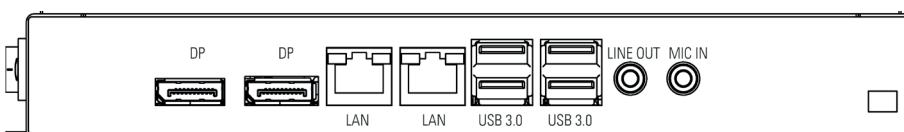

PC Intel® Core™-i5

POS-Line 31.5" IQ Core-i5

Order number		DS-92-022
Features		Resolution 4K external via DisplayPort supported
Interfaces		2 x DP, 2x Ethernet RJ45, 4x USB 3.0, 1 x Audio, 1 x MIC in
PC		CPU: Intel® Core™-i5-7300 U (2.6 GHz), Intel® HD Graphics GT series, RAM: 8GB DDR 4 Storage: 120 GB M.2Sata
Fan		No
Power consumption	[Watt]	90
Weight	[kg/ lb]	16.5/ 36.38
Dimensions (W x H x D)	[mm/ inch]	759 x 454 x 109 29.88 x 17.87 x 4.29