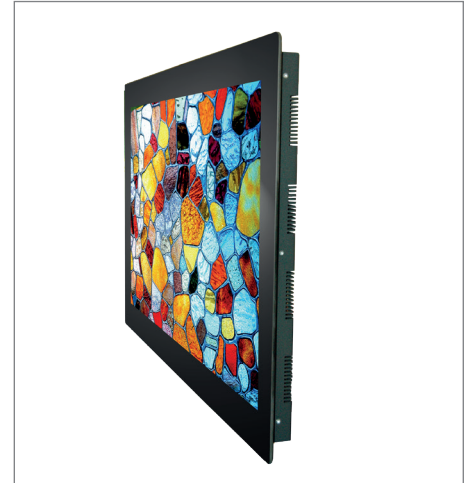

Touches*

Order number		DS-91-424	DS-91-916
Name		TrueFlat bezel PCAP touch	TrueFlat glass PCAP touch
Bezel/ Glass		Sheet steel RAL 9006, safety glass TSG, 4 mm anti-glare, printed black passepourtout RAL 9005	Safety glass TSG, 4 mm anti glare, printed black passepourtout (RAL 9005)
Touch points		10	
Touch technology		Projected capacitive	
Can be combined with		—	
Available for controller		Video PME, Video PIII, IoT, IQ Atom, IQ Core-i	
Weight	[kg/ lb]	9.5/ 20.94	4.5/ 9.92
Dimensions of monitor with option (W x H x D)	[mm/ inch]	789 x 484 x 115.5 31.06 x 19.05 x 4.55	781 x 476 x 114.5 30.75 x 18.74 x 4.51

TrueFlat PCAP touch is a TrueFlat glass with a laminated PCAP touch at the backside.

TrueFlat bezel monitor with PCAP touch sensor

*Cover glass and touches will reduce monitor brightness.