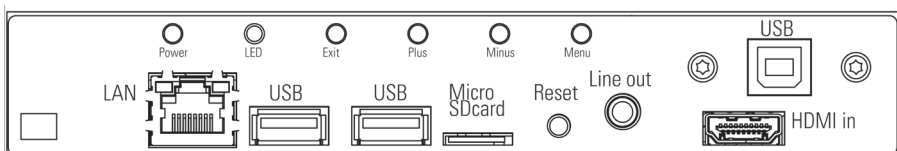

Raspberry® IoT controller

POS-Line 31.5" IoT

Order number		DS-91-981
Order number OS		DS-60-859
Interfaces		1 x LAN, 2 x USB 2.0, 1 x HDMI, 1 x Line out, 1 x MicroSD card slot, 1 x USB-B (only for content updates)
Power consumption (typ.)	[Watt]	43
Weight	[kg/ lb]	12.6/ 27.78
Dimensions (W x H x D)	[mm/ inch]	759 x 454 x 109 29.88 x 17.87 x 4.29