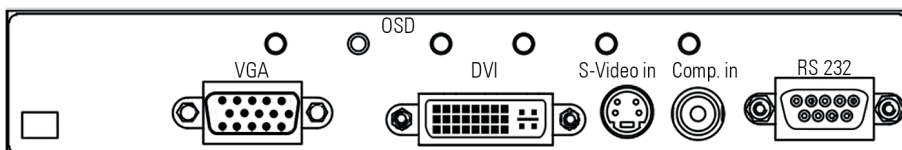

VGA, DVI, S-Video, CVBS

POS-Line 31.5" Video PIII

Order number		DS-91-412
Interfaces		1 x VGA, 1 x DVI (HDMI via DVI), 1 x S-Video; 1 x Composite Video; 1 x RS232; 1 x OSD 4 button
Power consumption (typ.)	[Watt]	45
Weight	[kg/ lb]	12.5/ 27.56
Dimensions (W x H x D)	[mm/ inch]	759 x 454 x 109 29.88 x 17.87 x 4.29
Package contents		SVGA cable