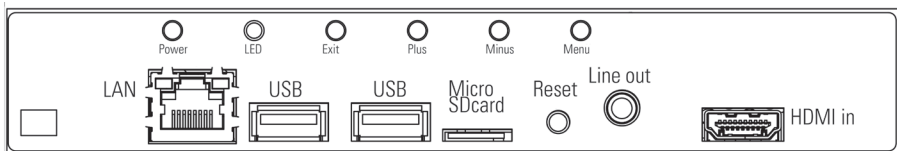

Open frame monitor

VGA, HDMI, DisplayPort

POS-Line 31.5" Video PME

Order number		DS-91-411
Interfaces		1 x VGA, 1 x HDMI, 1 x DisplayPort, 1 x Audio Line-Out, 1 x USB-Remote, 1 x OSD 4 button
Power consumption (typ.)	[Watt]	44
Weight	[kg/ lb]	12.5/ 27.56
Dimensions (W x H x D)	[mm/ inch]	759 x 454 x 109 29.88 x 17.87 x 4.29
Package contents		SVGA cable

VGA, DVI, S-Video, CVBS

POS-Line 31.5" Video PIII

Order number		DS-91-412
Interfaces		1 x VGA, 1 x DVI (HDMI via DVI), 1 x S-Video; 1 x Composite Video; 1 x RS232; 1 x OSD 4 button
Power consumption (typ.)	[Watt]	45
Weight	[kg/ lb]	12.5/ 27.56
Dimensions (W x H x D)	[mm/ inch]	759 x 454 x 109 29.88 x 17.87 x 4.29
Package contents		SVGA cable

Network Mediaplayer

POS-Line 31.5" VideoPoster

Order number		DS-91-414
Interfaces		1 x LAN, 2 x USB, 1 x HDMI, 1 x Line out, 1 x MicroSD card slot
Power consumption (typ.)	[Watt]	43
Weight	[kg/ lb]	12.6/ 27.78
Dimensions (W x H x D)	[mm/ inch]	759 x 454 x 109 29.88 x 17.87 x 4.29
Package contents		USB Stick 8 GB