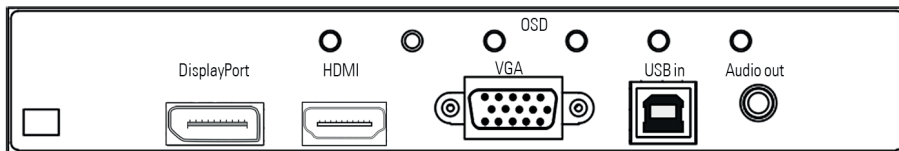

DATASHEET

 **DISTEC**
A FORTEC GROUP MEMBER

POS-LINE 31.5

**SIMPLY INTEGRATE
VISUALISE YOUR CONTENT**

Panel and housing

POS-Line Monitor 31.5"

Panel Diagonal	[mm] / [Inch]	800.1/ 31.5"
Type		Open -frame monitor (various bezels, true-flat glass and touch solutions are available under options)
Resolution	[Pixel]	1920 x 1080 FHD
Luminance (center)	[cd/m ²]	500
Viewing angle	[°]	178 h / 178 v
Backlight		LED
Active area (H/V)	[mm]	698.4 x 392.85
Number of colors	[M]	1073.7 (PME, PIII, VP) 16.7 (IQ Atom, IQ Core-i)
Contrast ratio		3000:1
Response time (on/off)	[ms]	8
Pixel class		ISO 9241-307 (pixel error class II)
Life time back light	[h]	50.000
Continuous operating time	[h] / [d]	24/ 7
Mounting	[mm]	VESA MIS-F 400 x 400 (M6)
Storage temperature	[°C] / [°F]	-20 ~ 60 / -4 ~ 140
Operating temperature	[°C] / [°F]	0 ~ 40/ 32 ~ 104
Storage humidity	[%]	10 ~ 90 (non condensing)
Operating humidity	[%]	10 ~ 90 (non condensing)
Panel orientation		Landscape and Portrait
Location of connectors		Landscape: bottom Portrait: left (front view)
Location of OSD buttons		Landscape: bottom Portrait: left (front view)
Housing		Powdered steel sheet DC01, black RAL 9005
Power supply	[V]	AC 110 - 240
Conformity		CE, FCC Class A, EU-RoHS
Packaging		Single packaging for Euro pallet (max. 3 packages p.p.)
Package Contents		Safety instructions, driver DVD, power cable

Open frame monitor

VGA, HDMI, DisplayPort

POS-Line 31.5" Video PME

Order number		DS-91-411
Interfaces		1 x VGA, 1 x HDMI, 1 x DisplayPort, 1 x Audio Line-Out, 1 x USB-Remote, 1 x OSD 4 button
Power consumption (typ.)	[Watt]	44
Weight	[kg/ lb]	12.5/ 27.56
Dimensions (W x H x D)	[mm/ inch]	759 x 454 x 109 29.88 x 17.87 x 4.29
Package contents		SVGA cable